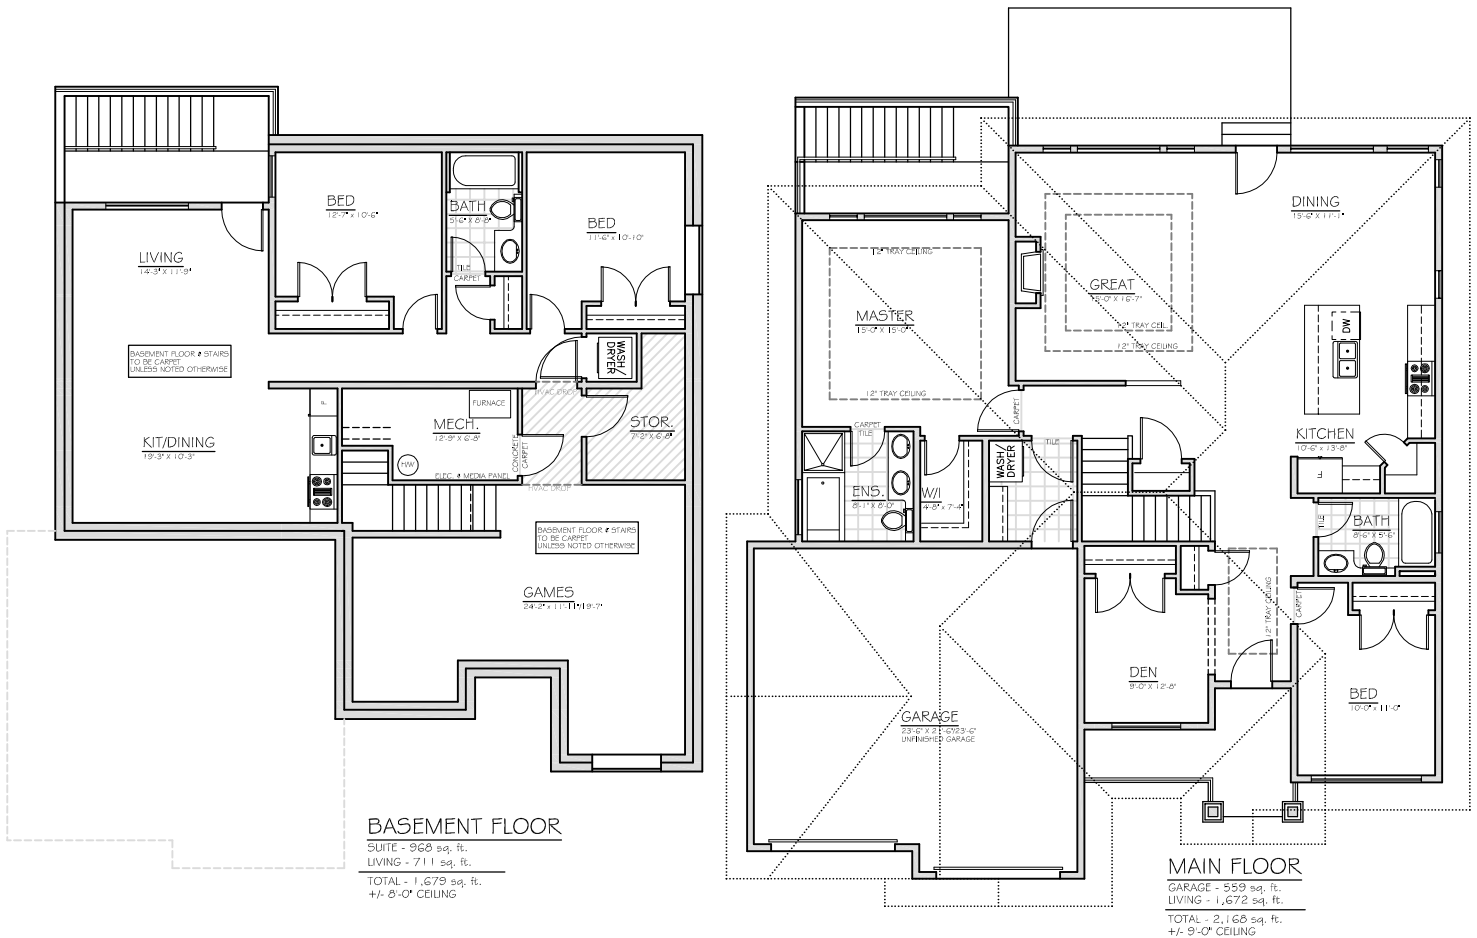

LOT 56
2094 LAWRENCE AVE.

SENDERO CANYON

HOLDEN ROAD, PENTICTON, B.C.
 SENDERO CANYON RESERVES THE RIGHT TO MAKE ANY PLAN CHANGES WITH OUT NOTICE. FINAL DIMENSIONS & SQUARE FOOTAGE ARE APPROXIMATE.