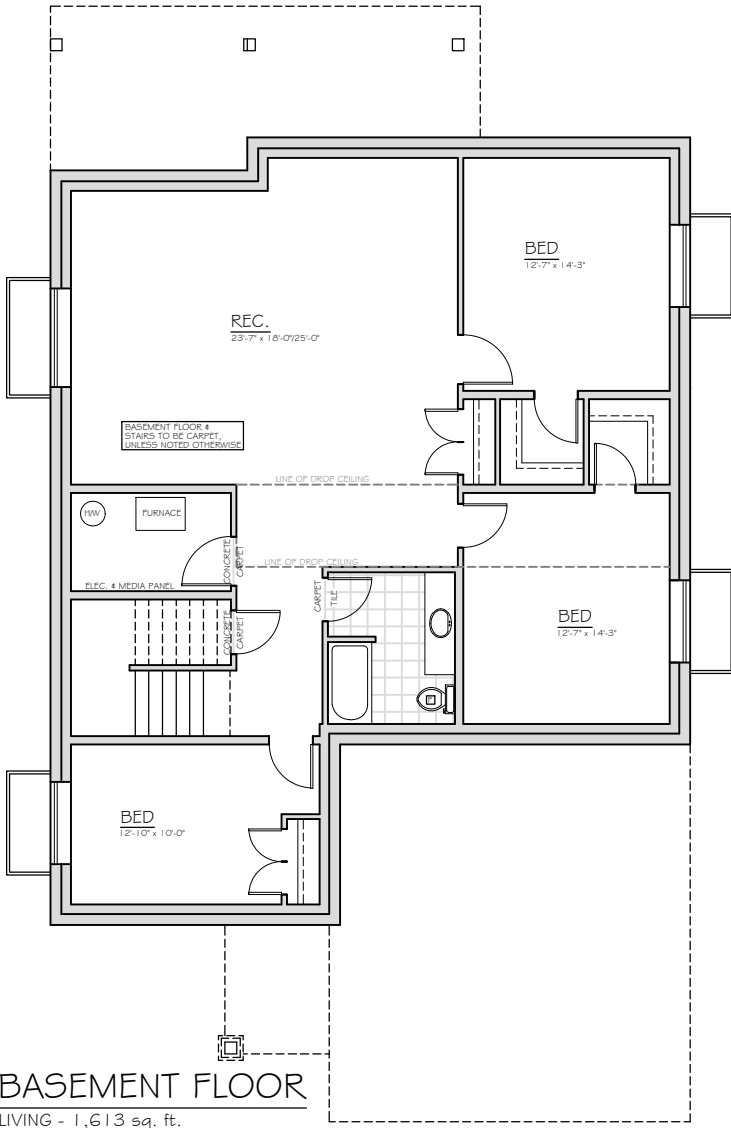

LOT F

1073 HOLDEN ROAD

SENDERO CANYON

HOLDEN ROAD, PENTICTON, B.C.

SENDERO CANYON RESERVES THE RIGHT TO MAKE ANY PLAN CHANGES WITH OUT NOTICE. FINAL DIMENSIONS & SQUARE FOOTAGE ARE APPROXIMATE.