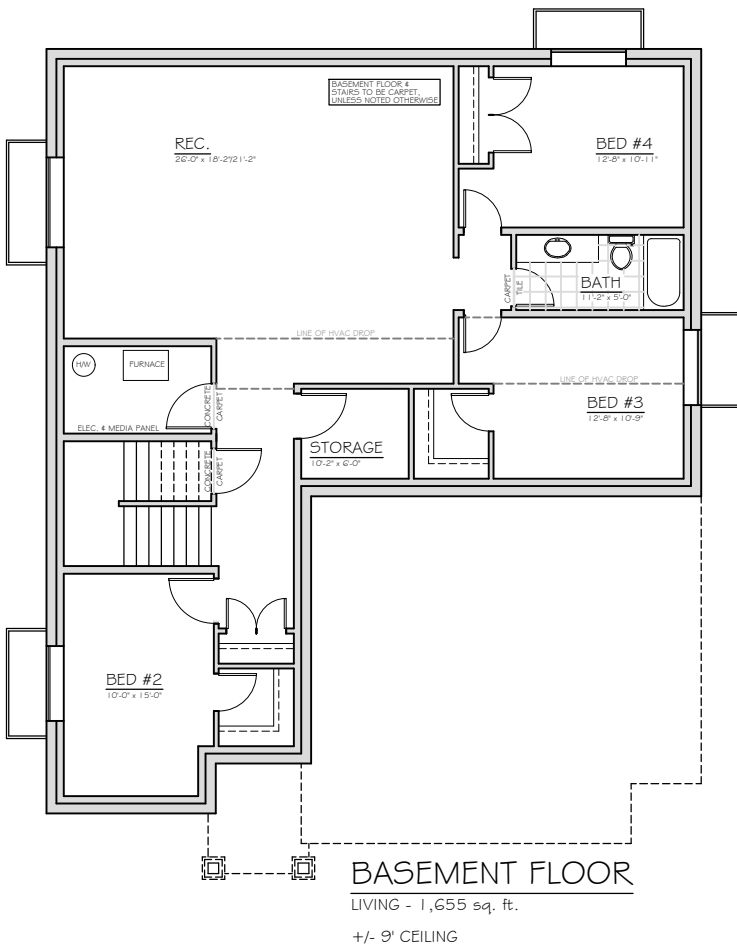

LOT E
1067 HOLDEN ROAD

SENDERO CANYON

HOLDEN ROAD, PENTICTON, B.C.

SENDERO CANYON RESERVES THE RIGHT TO MAKE ANY PLAN CHANGES WITH OUT NOTICE. FINAL DIMENSIONS & SQUARE FOOTAGE ARE APPROXIMATE.