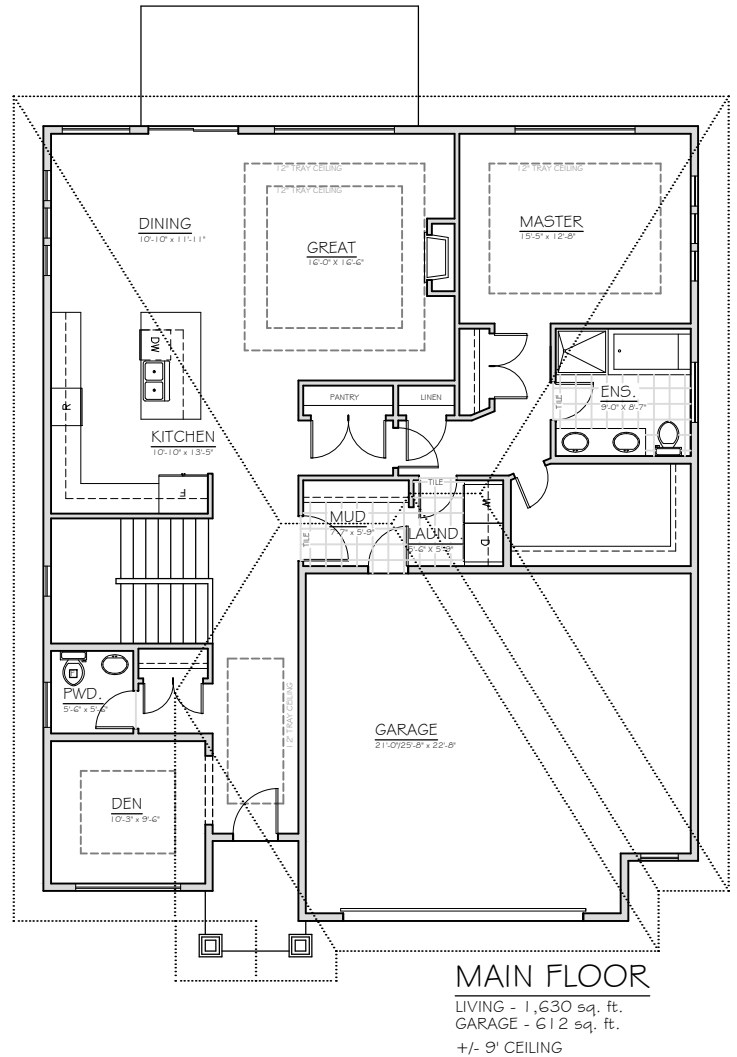

LOT E
1067 HOLDEN ROAD

SENDERO CANYON

HOLDEN ROAD, PENTICTON, B.C.

SENDERO CANYON RESERVES THE RIGHT TO MAKE ANY PLAN CHANGES WITH OUT NOTICE. FINAL DIMENSIONS & SQUARE FOOTAGE ARE APPROXIMATE.